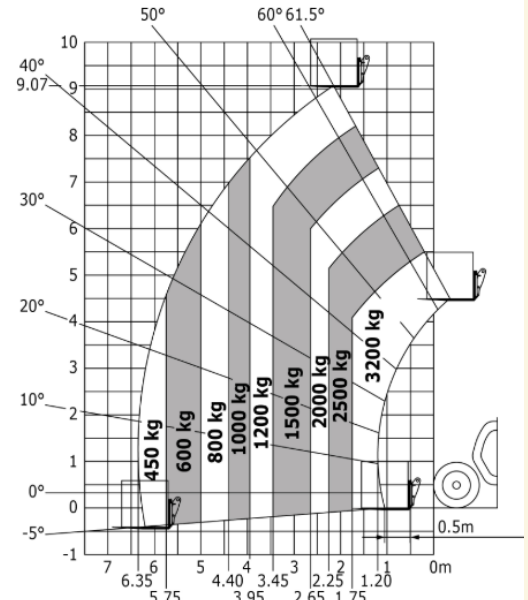

MT932

Load chart (EN1459-B) :

MT933

- 932: 3200kg lift capacity
- 933: 3300kg lift capacity
- 9m lift height
- 73.9hp 55KW Deutz Engine (Type: Stage 3B)
- Driving position noise: 78db
- Environmental noise: 104db
- Fuel Capacity: 120L
- Hydraulic Oil Tank: 128L
- Torque convertor, 4WD, 4WS
- Reversing Alarm

4700mm(L - up to back of fork) X 2340mm(W) X 2300mm(H)

Unladen Weight: 7145kg

Tyre sizes: 15.5/80-24