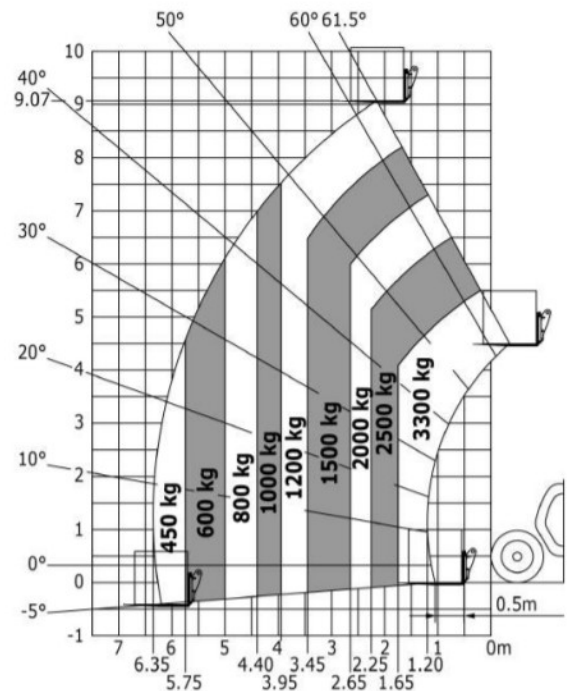

MT932

Load chart (EN1459-B) :

MT933

- 932: 3200kg lift capacity
- 933: 3300kg lift capacity
- 9m lift height
- 73.9hp 55KW Deutz Engine (Type: Stage 3B)
- Driving position noise: 78db
- Environmental noise: 104db
- Fuel Capacity: 120L
- Hydraulic Oil Tank: 128L
- Torque convertor, 4WD, 4WS
- Reversing Alarm

4700mm(L - up to back of fork) X 2340mm(W) X 2300mm(H)

Unladen Weight: 7145kg

Tyre sizes: 15.5/80-24